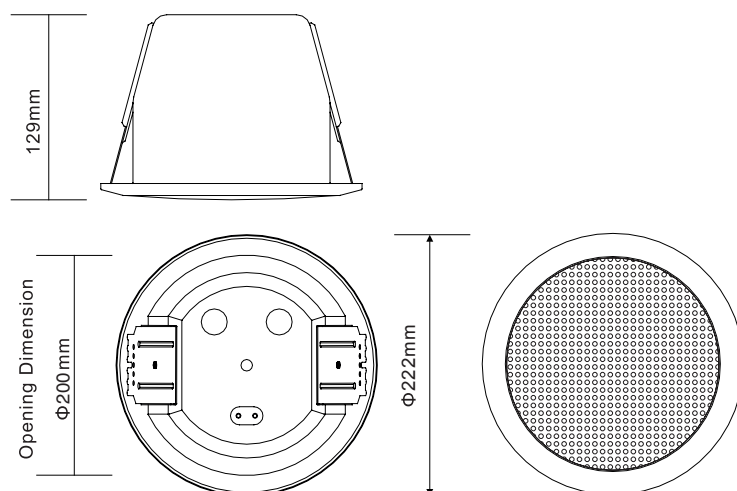

The loudspeakers are easily installed using the mounting spring on the unit, and the fire dome then slides into place. The unique flying lead wiring arrangement in our loudspeakers makes their installation very easy. The loudspeakers are equipped with ceramic terminal blocks, a thermal fuse and heat resistant, high temperature wiring to comply with EN54 part 24.

Dimensions

| DESCRIPTION | ORDER CODES |
|---|-------------|
| 6.5 inch round white ceiling speaker with capacitor | LSC-606/DC |